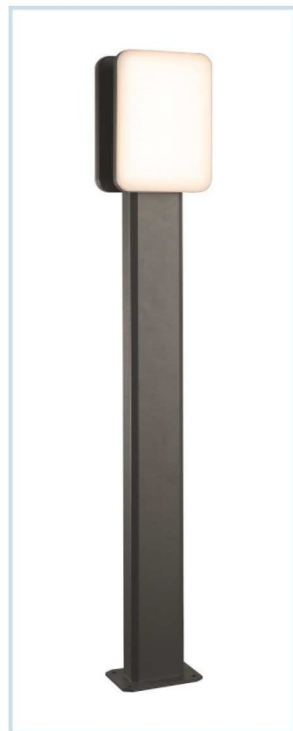

HLO-5086 (5W)
Size : 120x45x145mm

HLO-5087 (5W)
Size : 160x300x54mm

HLO-5088 (5W) - 650mm
Size : 160x650x54mm

HLO-5091 (8W)
Size : Ø65x300x95mm

HLO-5092 (8W) - 500mm
Size : Ø65x500mm

HLO-5094 (16W) - 1800mm
Size : Ø65x1800mm

HLO-5098 (8W) - 200mm
Size : 160x160x200mm

LED BOLLARD & WALL LIGHT (IP65)

HLO-5125 (15W)
Size : Ø173x800mm

HLO-5126 - (8W)
Size : 200x125x176mm

HLO-5131 (8W)
Size : 200x140x70mm

HLO-5128 - (8W)
Size : 240x900mm

HLO-5129 - (18W)
Size : Ø200x900mm

HLO-5130 - (36W)
Size : Ø320x2200mm

HLO-5133 (16W)
Size : 108x900mm

HLO-5136 (6W)
Size : 151x68x188mm

HLO-5138 (6W)
Size : 248x900mm